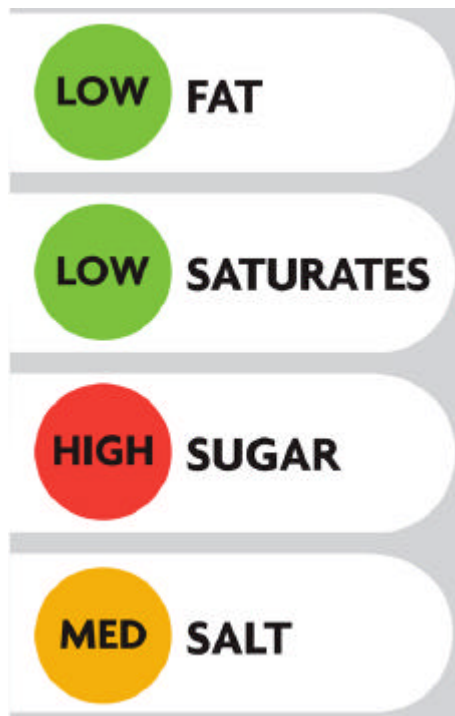

Simple Traffic Lights

Multiple Traffic Lights

GDA Concept with colour coding

	Per serving	GDA
FAT	7.7g	70g
SATURATES	2.0g	20g
SUGAR	42.4g	40g
SALT	2.0g	6g
■ HIGH ■ MEDIUM ■ LOW		

Monochrome GDA concept

	Per serving	GDA
FAT	7.7g	70g
SATURATES	2.0g	20g
SUGAR	42.4g	40g
SALT	2.0g	6g